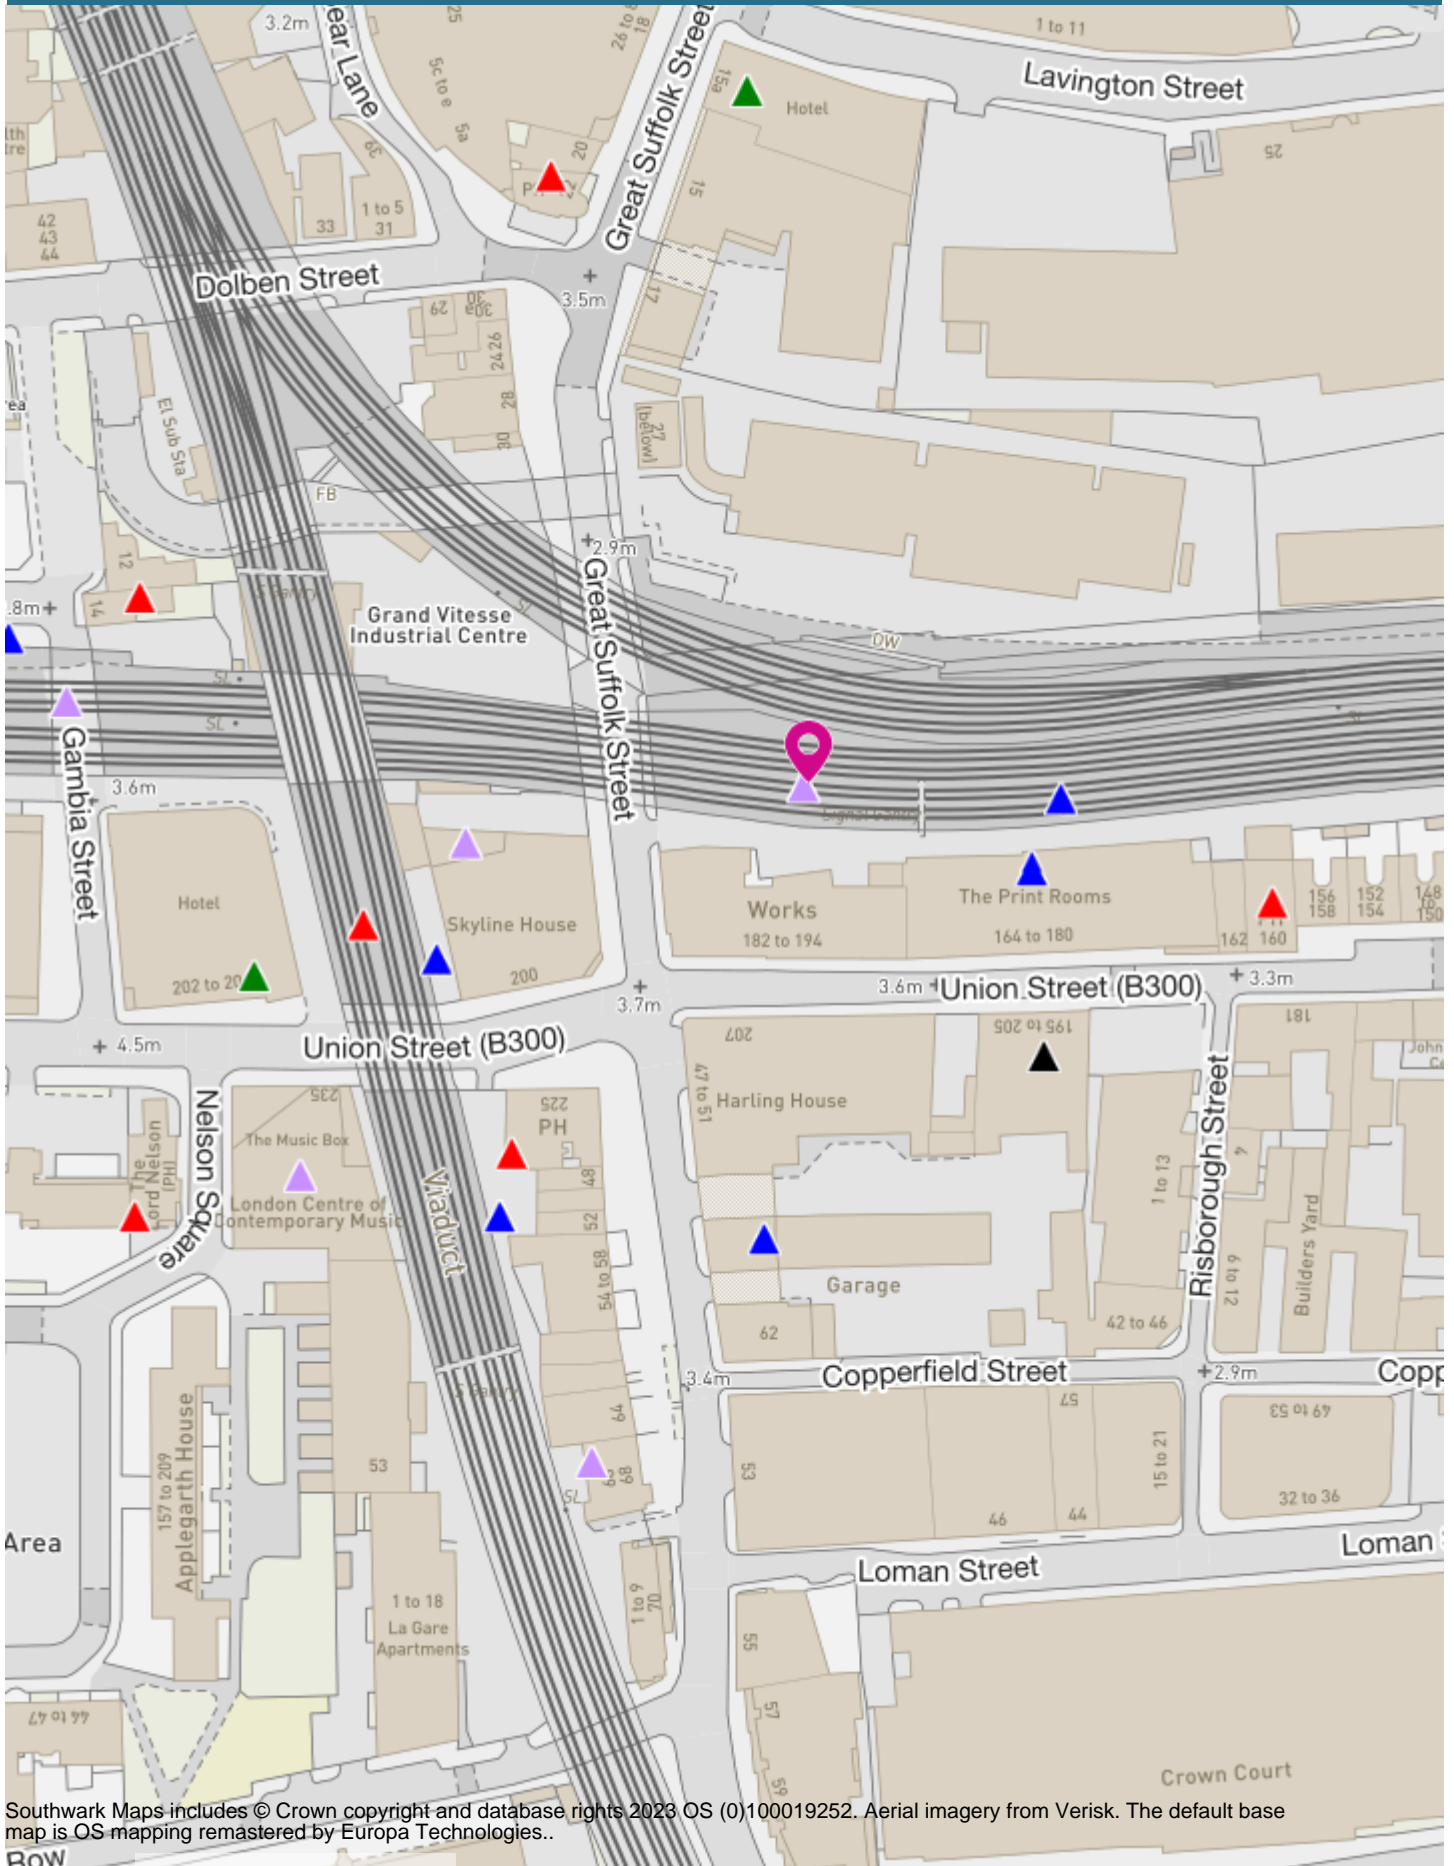

Studio 68 London, Railway Arch 68 Ewer Street, London SE1 0NR

Southwark Maps includes © Crown copyright and database rights 2023 OS (0)100019252. Aerial imagery from Verisk. The default base map is OS mapping remastered by Europa Technologies..

Row

Scale = 1:100,000,000

22-Mar-2023